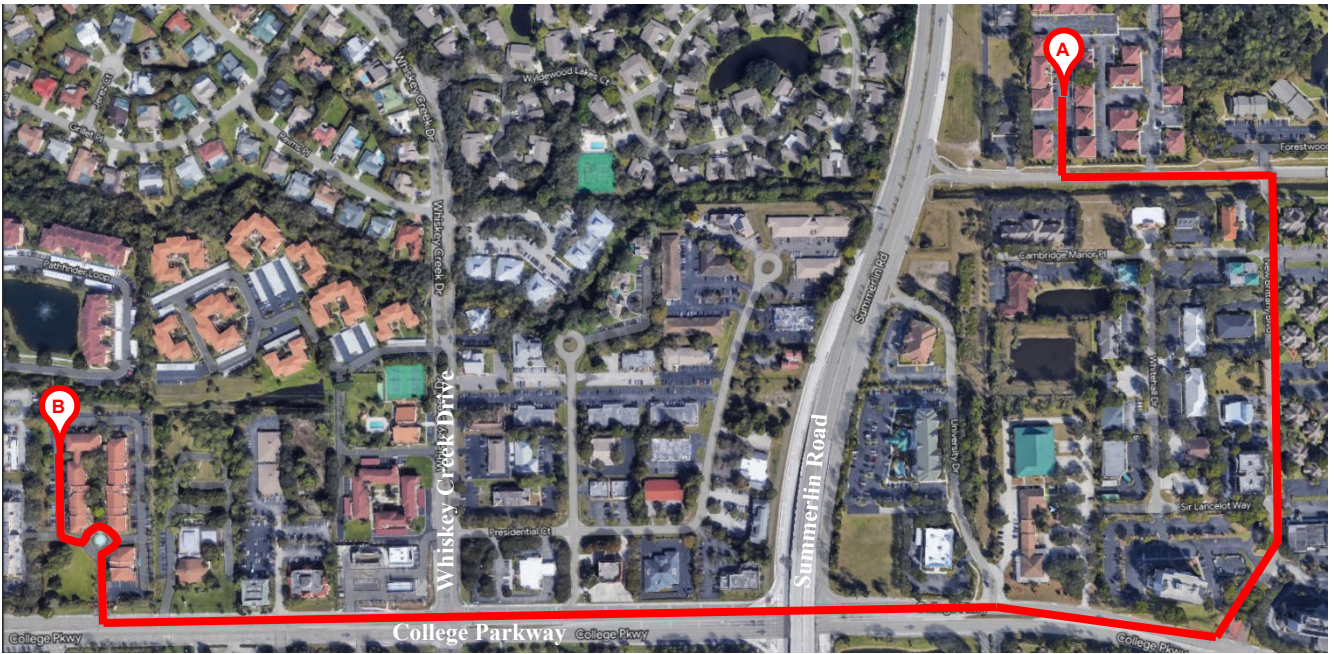

After 12 years, Mathis CPA & Associates, LLC is relocating to:

8280 College Parkway Suite 103

Fort Myers, FL 33919

See the reverse side for maps.

Serving Southwest Florida since 1978

From our old office at 12487 Brantley Commons Court to our new office at
8280 College Parkway Suite 103